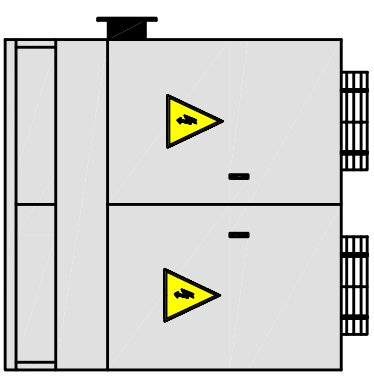

SIDE VIEW

FRONT VIEW

TOP VIEW

DIMENSIONAL DATA (cm)			
MODEL	L	W	H
TACC140T1-22WASE	440	220	254
TACC160T1-22WASE	440	220	254
TACC160T1-22WAS	440	220	254
TACC180T1-22WAS	440	220	254