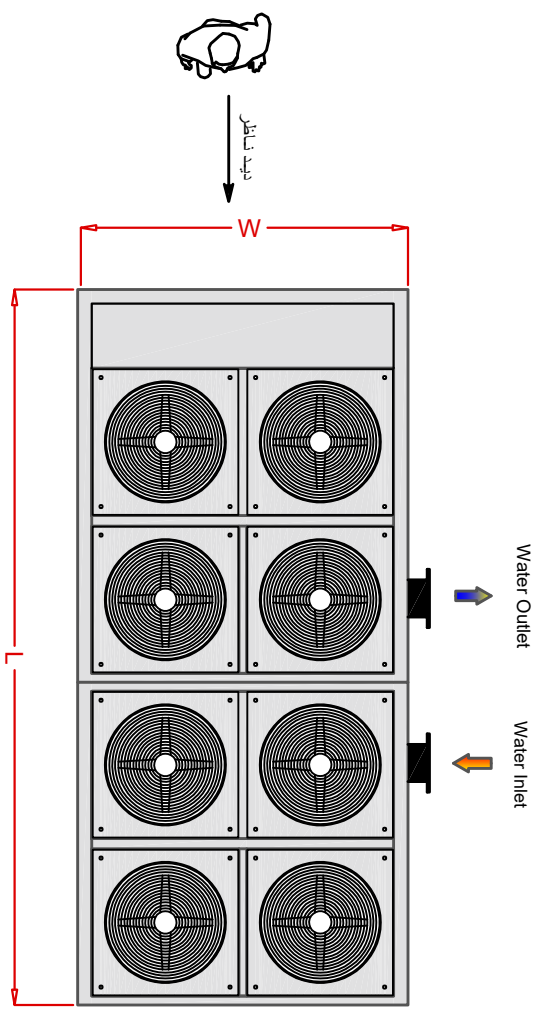

SIDE VIEW

FRONT VIEW

TOP VIEW

DIMENSIONAL DATA (cm)			
MODEL	L	W	H
TACC140T1-22WASE	440	220	254
TACC160T1-22WASE	440	220	254
TACC160T1-22WAS	440	220	254
TACC180T1-22WAS	440	220	254