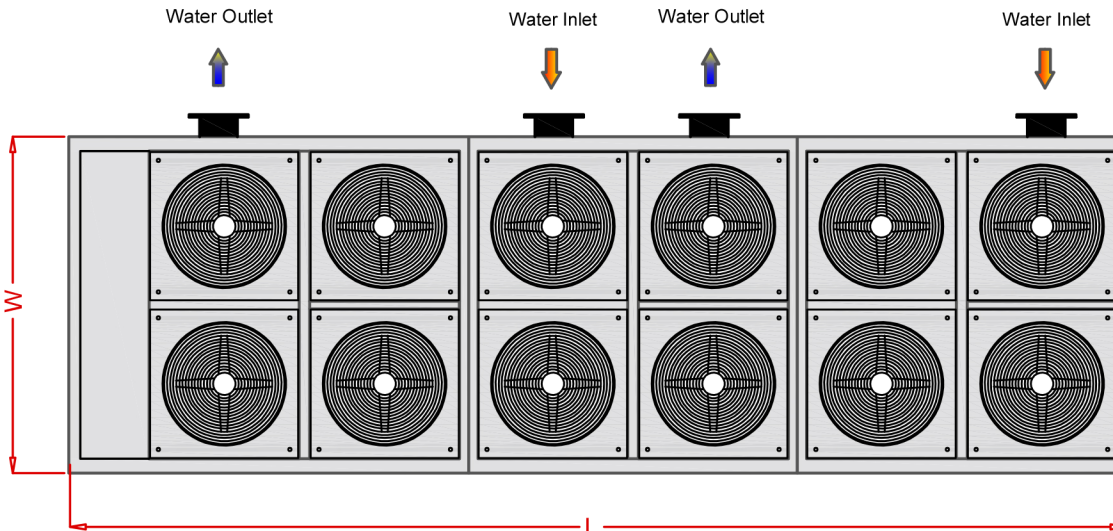

SIDE VIEW

FRONT VIEW

TOP VIEW

DIMENSIONAL DATA (cm )			
MODEL	L	W	H
TACC220T1-22WASE	660	220	254
TACC250T1-22WASE	660	220	254
TACC280T1-22WAS	660	220	254